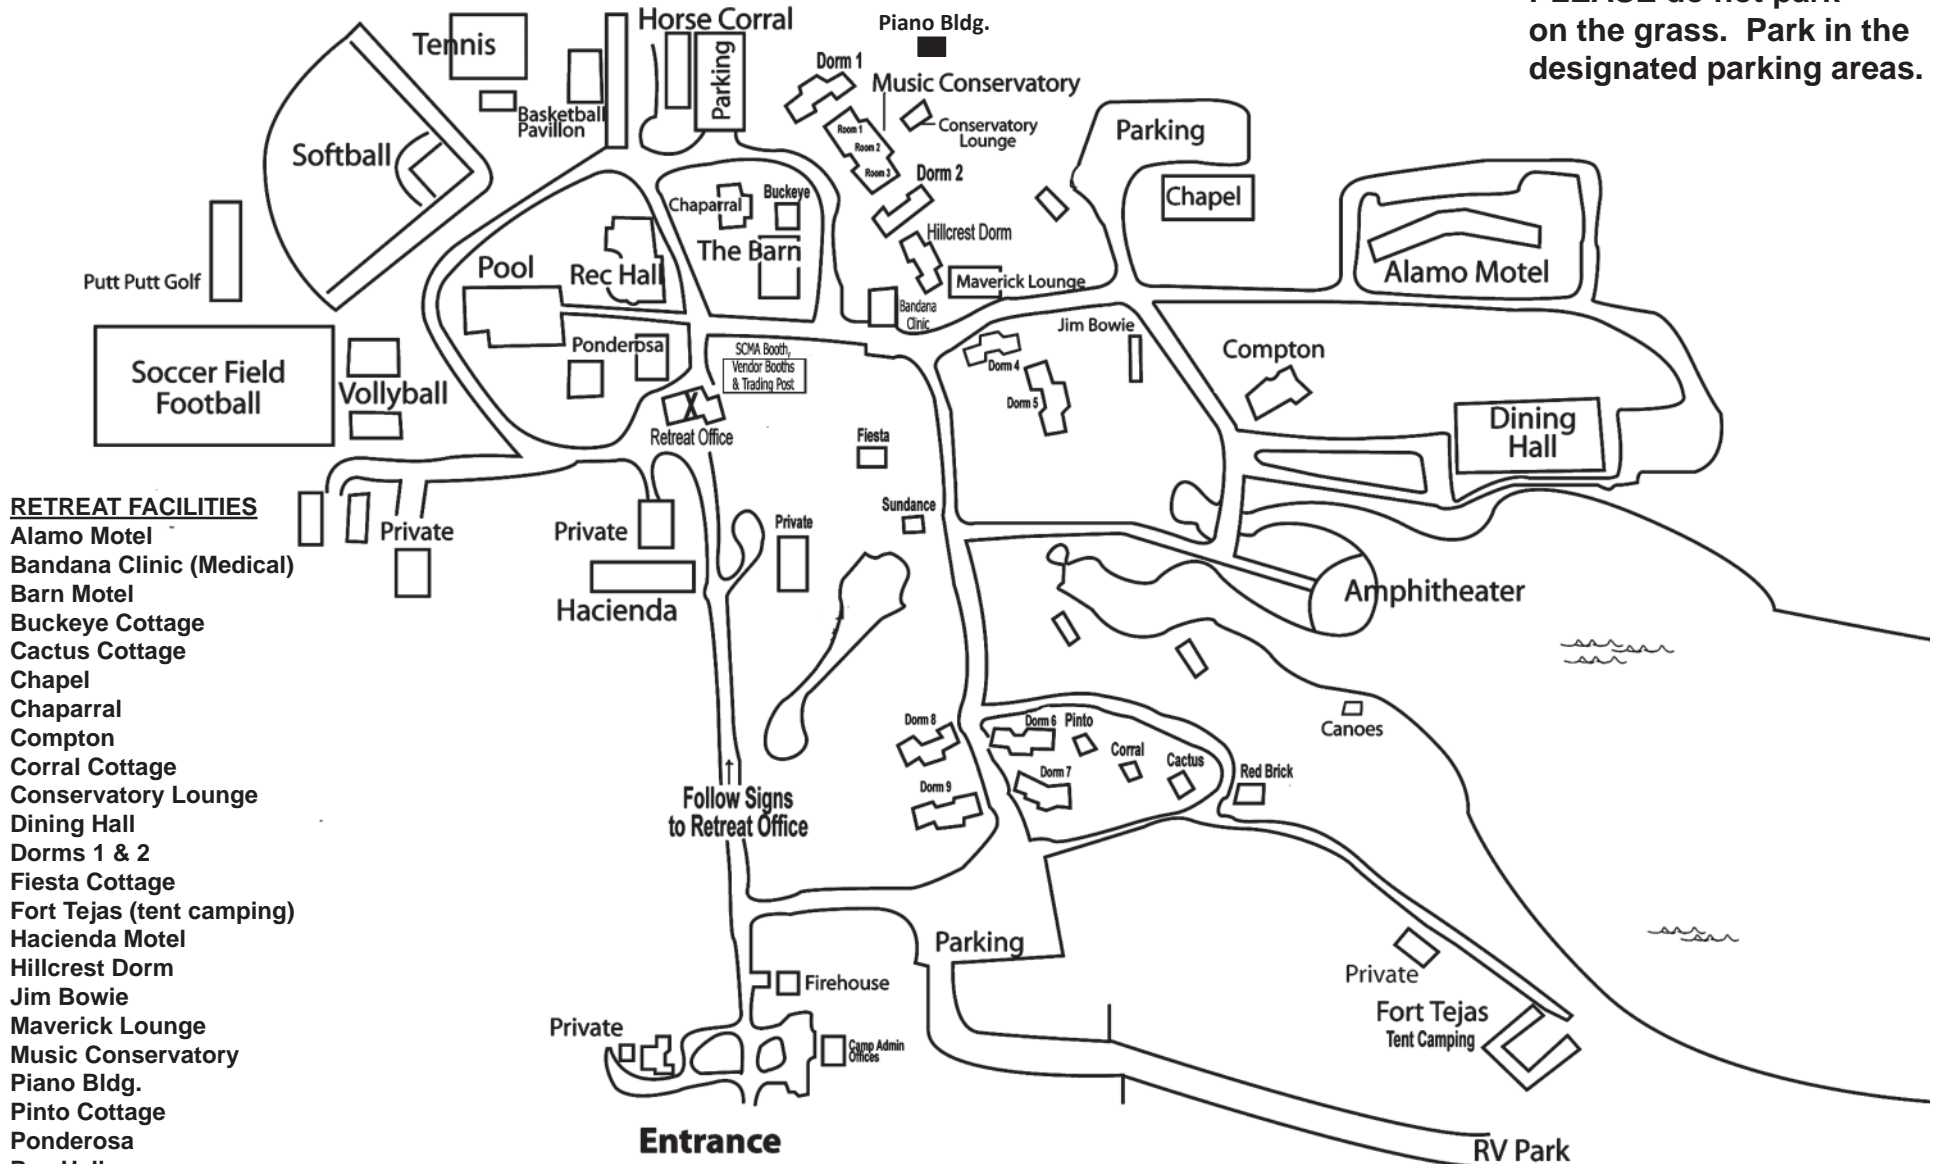

Hoblitzelle Camp & Conference Center

O'Flaherty Irish Music Retreat Site Map

PLEASE do not park on the grass. Park in the designated parking areas.

RETREAT FACILITIES

- Alamo Motel
- Bandana Clinic (Medical)
- Barn Motel
- Buckeye Cottage
- Cactus Cottage
- Chapel
- Chaparral
- Compton
- Corral Cottage
- Conservatory Lounge
- Dining Hall
- Dorms 1 & 2
- Fiesta Cottage
- Fort Tejas (tent camping)
- Hacienda Motel
- Hillcrest Dorm
- Jim Bowie
- Maverick Lounge
- Music Conservatory
- Piano Bldg.
- Pinto Cottage
- Ponderosa
- Rec Hall
- Red Brick Cottage
- Retreat Office
- RV Park
- Sundance Cottage
- Trading Post (Retreat, SCMA & Vendor Booths)

Important Phone Numbers

During Retreat Main Office -- (972) 723-2387 ext. 117
 Managers Cell -- (972) 238-8724